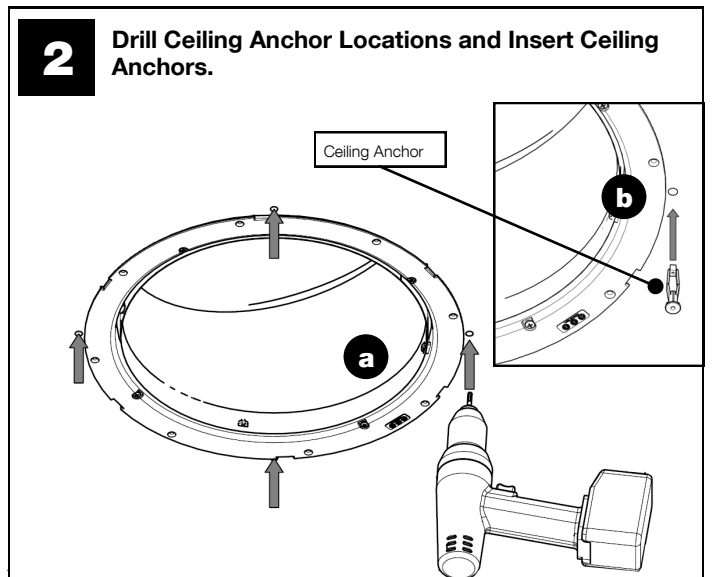

Decorative Fixture Installation Instructions Appendix

For AuroraGlo and QuadraFrost

Parts List *		Quantity
	Decorative Fixture	(1)
1	a. AuroraGlo	
	b. QuadraFrost	
2	Fixture Mounting Ring	(1)
3	Ceiling Anchors	(4)
4	Anchor Screws	(4)
5	Assembly Screw	(4)

*For suspended ceiling applications, use a ridged backer board to support Fixture Mounting Ring.

Additional Materials and Tools		Quantity
1	Drill Bit 3/8 in (9.5 mm)	1

For the most current Installation Instructions, please visit www.solatube.com/instructions