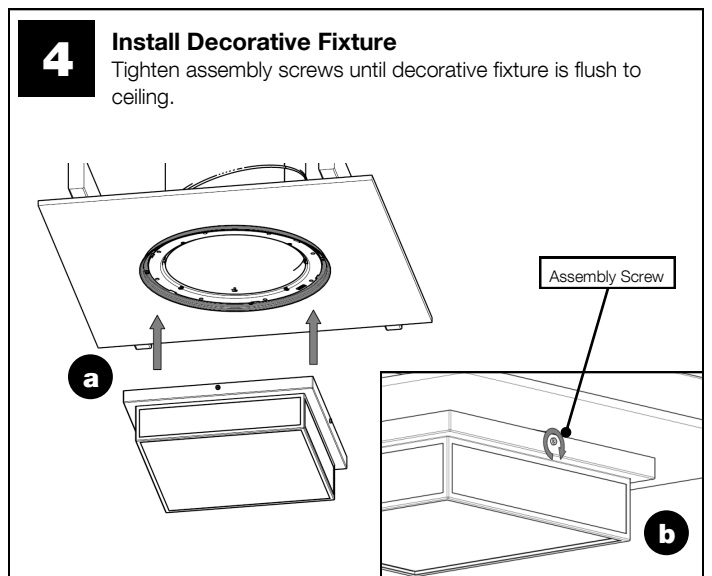

Decorative Fixture Installation Instructions Appendix

For AuroraGlo and QuadraFrost

Parts List *		Quantity
	Decorative Fixture	(1)
1	a. AuroraGlo	
	b. QuadraFrost	
2	Fixture Mounting Ring	(1)
3	Ceiling Anchors	(4)
4	Anchor Screws	(4)
5	Assembly Screw	(4)

*For suspended ceiling applications, use a ridged backer board to support Fixture Mounting Ring.

Additional Materials and Tools		Quantity
1	Drill Bit 3/8 in (9.5 mm)	1

For the most current Installation Instructions, please visit www.solatube.com/instructions