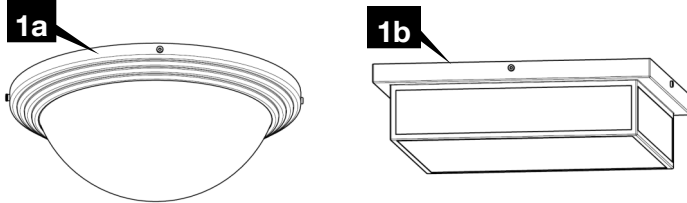

Decorative Fixture Installation Instructions Appendix

For AuroraGlo and QuadraFrost

Parts List *		Quantity
	Decorative Fixture	(1)
1	a. AuroraGlo	
	b. QuadraFrost	
2	Fixture Mounting Ring	(1)
3	Ceiling Anchors	(4)
4	Anchor Screws	(4)
5	Assembly Screw	(4)

*For suspended ceiling applications, use a ridged backer board to support Fixture Mounting Ring.

Additional Materials and Tools		Quantity
1	Drill Bit 3/8 in (9.5 mm)	1

For the most current Installation Instructions, please visit www.solatube.com/instructions