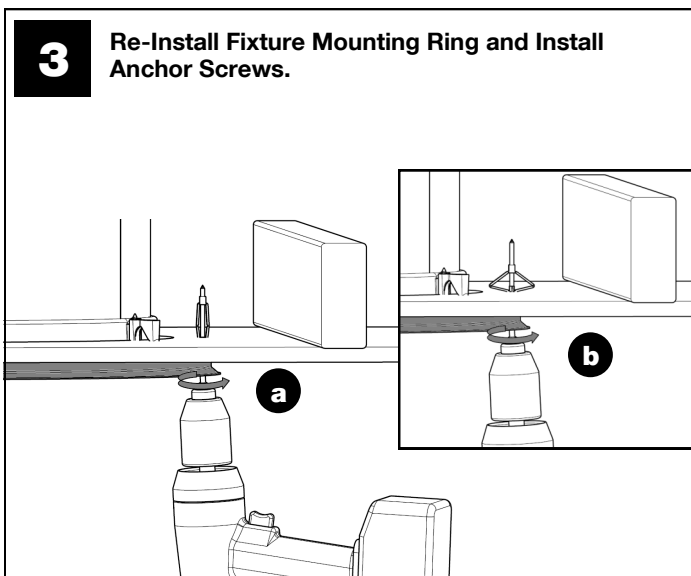

Decorative Fixture Installation Instructions Appendix

For AuroraGlo and QuadraFrost

Parts List *		Quantity
	Decorative Fixture	(1)
1	a. AuroraGlo	
	b. QuadraFrost	
2	Fixture Mounting Ring	(1)
3	Ceiling Anchors	(4)
4	Anchor Screws	(4)
5	Assembly Screw	(4)

*For suspended ceiling applications, use a ridged backer board to support Fixture Mounting Ring.

Additional Materials and Tools		Quantity
1	Drill Bit 3/8 in (9.5 mm)	1

For the most current Installation Instructions, please visit www.solatube.com/instructions