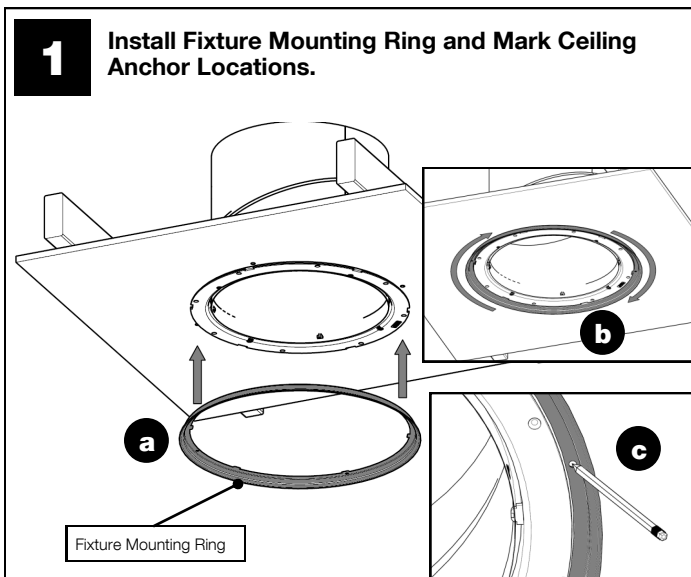

Decorative Fixture Installation Instructions Appendix

For AuroraGlo and QuadraFrost

Parts List *		Quantity
	Decorative Fixture	(1)
1	a. AuroraGlo	
	b. QuadraFrost	
2	Fixture Mounting Ring	(1)
3	Ceiling Anchors	(4)
4	Anchor Screws	(4)
5	Assembly Screw	(4)

*For suspended ceiling applications, use a ridged backer board to support Fixture Mounting Ring.

Additional Materials and Tools		Quantity
1	Drill Bit 3/8 in (9.5 mm)	1

For the most current Installation Instructions, please visit www.solatube.com/instructions